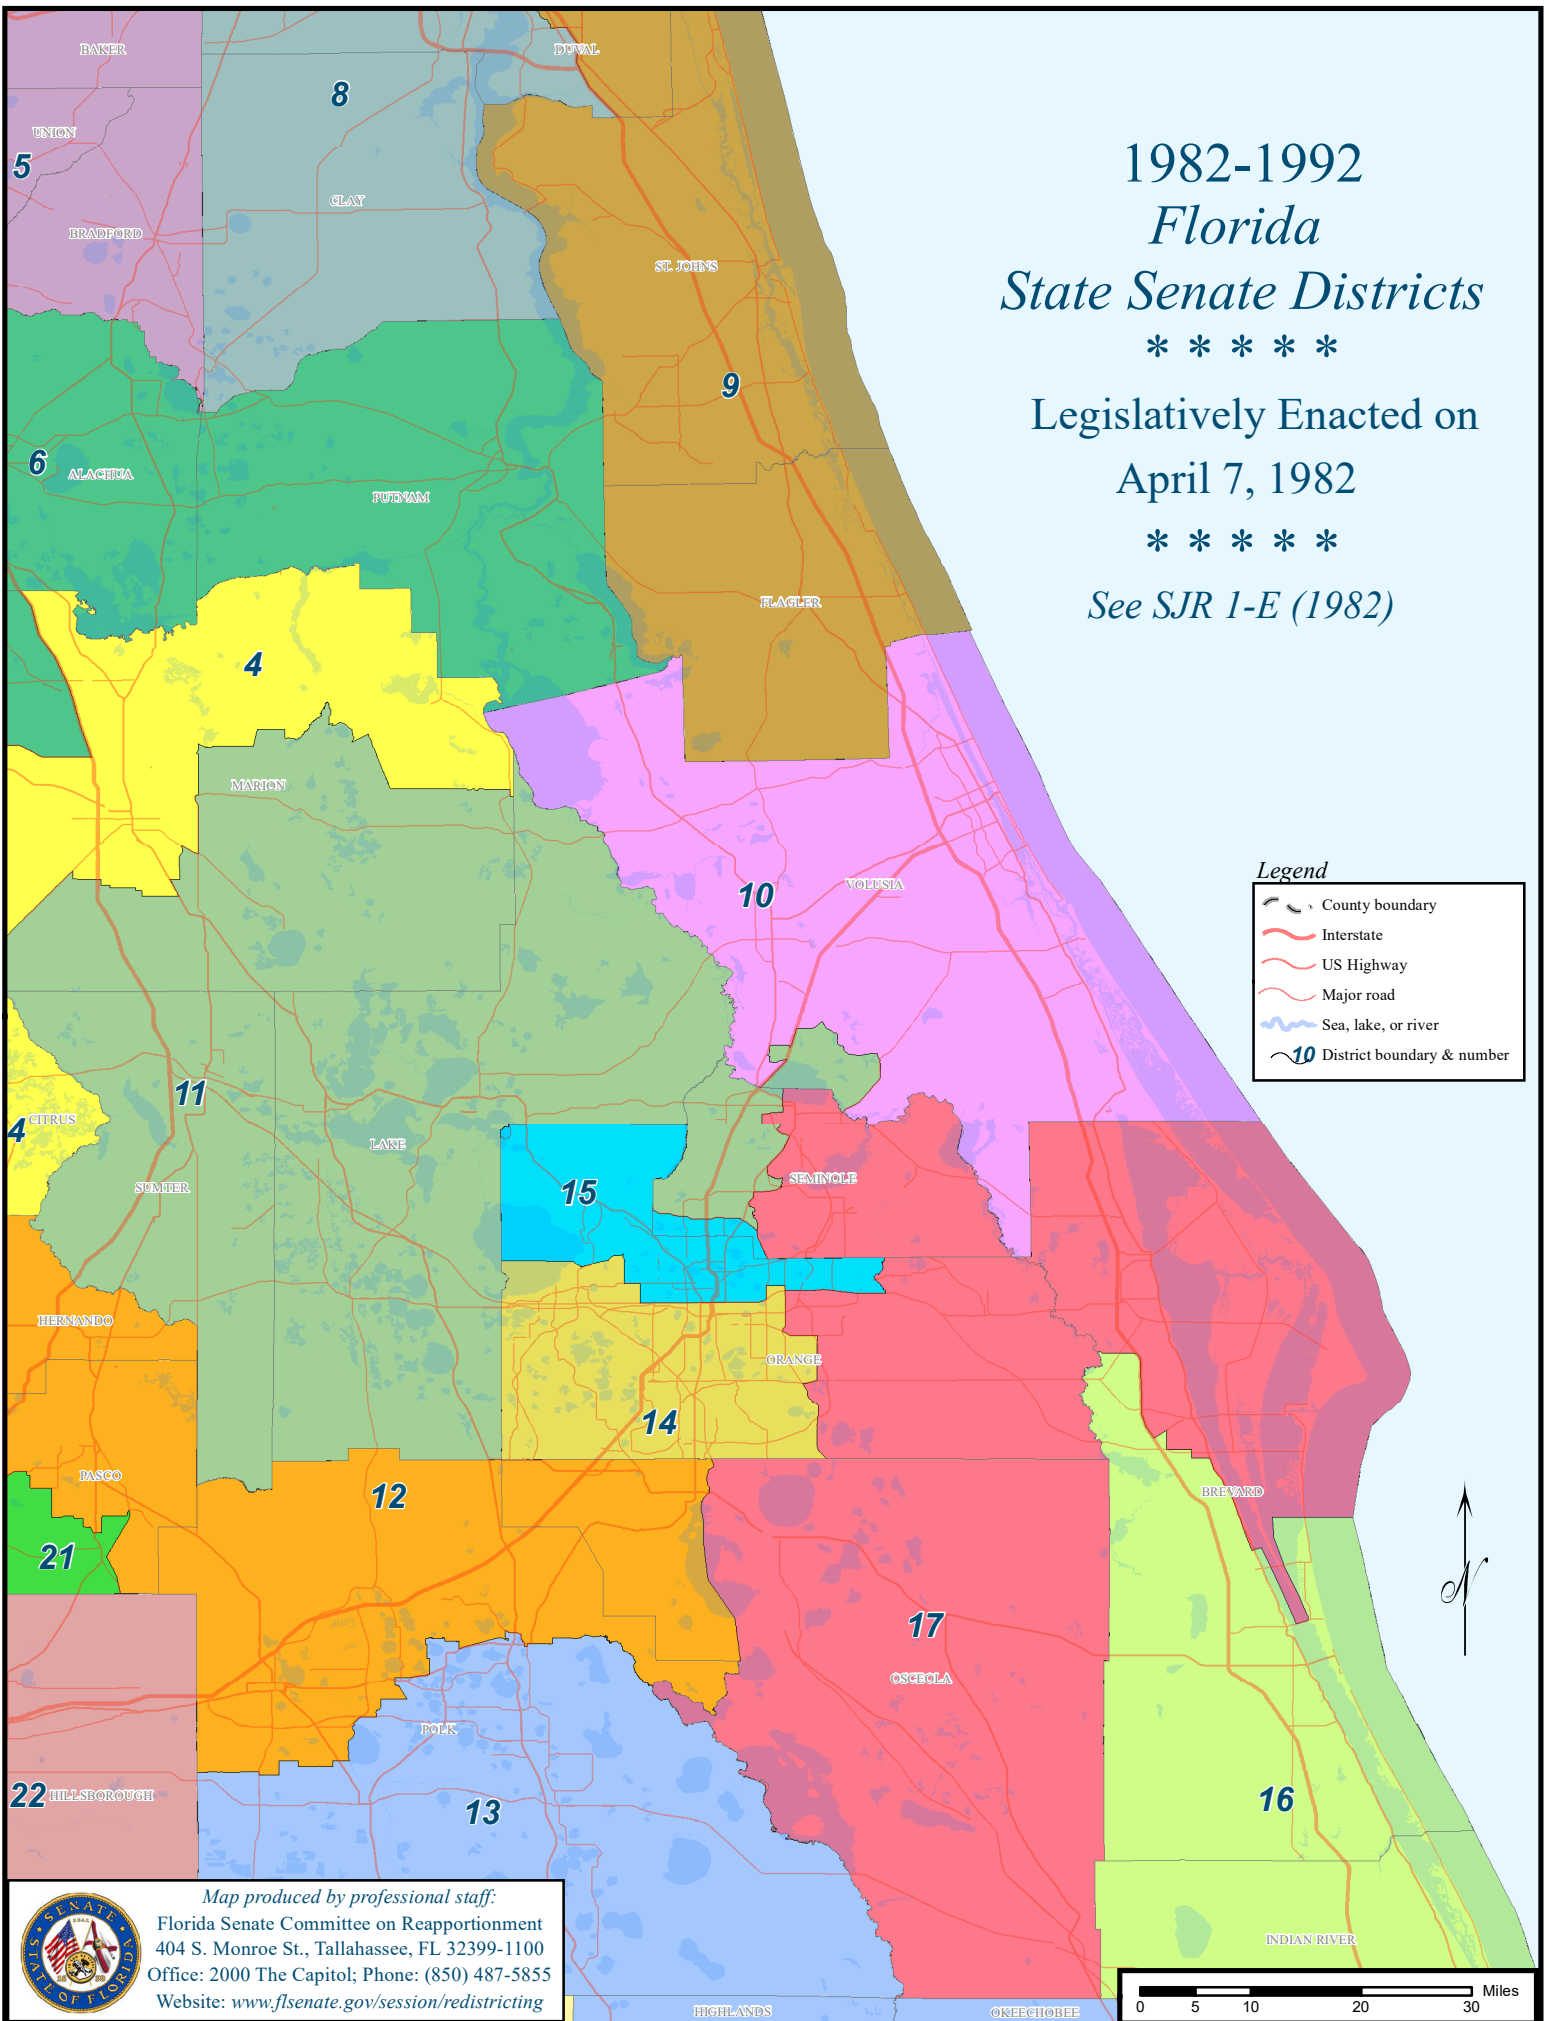

1982-1992 Florida State Senate Districts

Legislatively Enacted on
April 7, 1982

See SJR 1-E (1982)

Legend

- County boundary
- Interstate
- US Highway
- Major road
- Sea, lake, or river
- District boundary & number

Map produced by professional staff:
Florida Senate Committee on Reapportionment
404 S. Monroe St., Tallahassee, FL 32399-1100
Office: 2000 The Capitol; Phone: (850) 487-5855
Website: www.flsenate.gov/session/redistricting